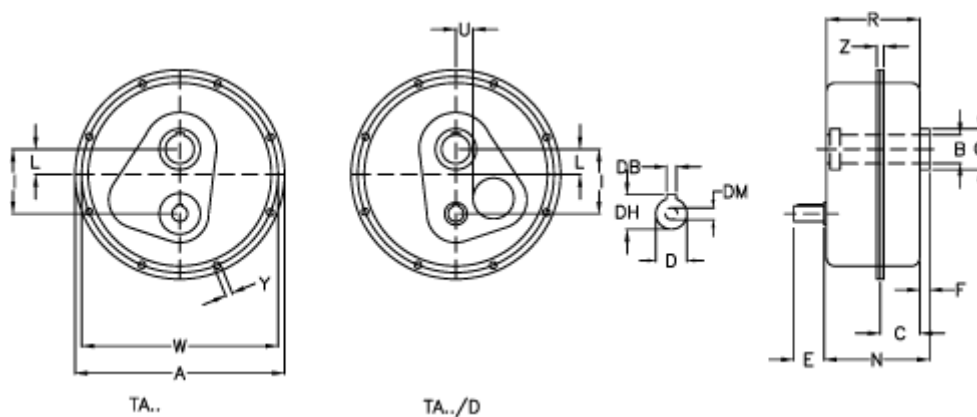

Article number: 29480351500

Description: Shaft mount. speed reducer  
TA 35.35D i=15 without lubrication

## Measures

a	= 256	E = 40	W	= 240
B G7	= 35	F = 12	Weight (kg)	= 18
C	= 44	I = 83	Y	= 8.5
DB	= 6	L = 23	Z	= 20.5
Description	= TA 35.35D	N = 126.0		
DH	= 21.5	Q = 50		
D h6	= 19	R = 124.0		
DM	= M6	U = 21		